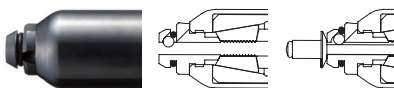

ProSet® PB3400

Battery Tool for Structural Blind Rivets \varnothing 3/16" - 1/4"

High speed cordless power tool with great strength and endurance

EASY

Tool free, quick release nose housing and jaw guide removal

LIGHT

Weight only 5.3 lbs, including 4.0 Ah battery

STRONG

4,047 lbf Pulling Force, 1.181" Stroke

LONG-LASTING

Powered by DEWALT XR Li-Ion batteries

Rivet holding mechanism

Rivets do not drop out – even when tool is set upside down

Integral mandrel collector

Large capacity collector stores spent mandrels

Easy nose housing removal

Tool free, quick release nose housing and jaw guide removal and installation

Powerful tool with excellent ergonomics, great strength and great added features. Ensures high productivity and improve your return on investment with very low installation cost.

Specifications

- Dimensions: LxH 336 mm x 275 mm (13.2" x 10.8")
- Batteries: DEWALT
 20V MAX XR Li-Ion 2.0Ah battery pack or
 20V MAX XR Li-Ion 4.0Ah battery pack,
 all with charge indicator
- Charger: DEWALT DCB115 fast charger
 charge time 30 minutes (2.0Ah)
 charge time 60 minutes (4.0Ah)
- Piston stroke: 30 mm (1.181")
- Pulling force: 18,000 N (4,047 lbf)
- Noise level: 74 dB(A)
- Capacity*: Blind rivets ø 4.8 - 6.4 mm (3/16" - 1/4")
- Weight: 2.42 kg (5.3 lbs) including 4.0Ah battery