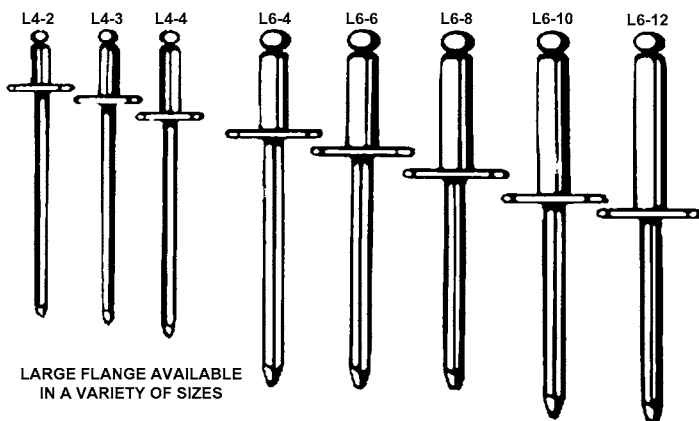

LARGE FLANGE AVAILABLE IN A VARIETY OF SIZES