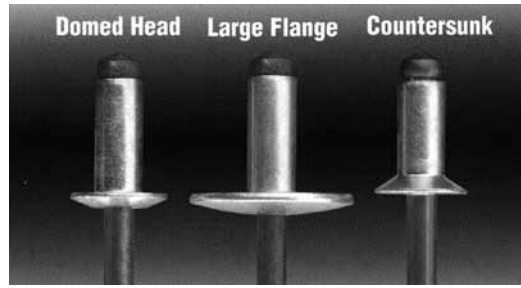

- Aluminum
- Steel
- Stainless
- Copper
- Monel

## Back-Up Washers

Aluminum Round:		Steel Round:	
1/8	1001104	1/8	1002204
5/32	1001105	5/32	1002205
3/16	1001106	3/16	1002206